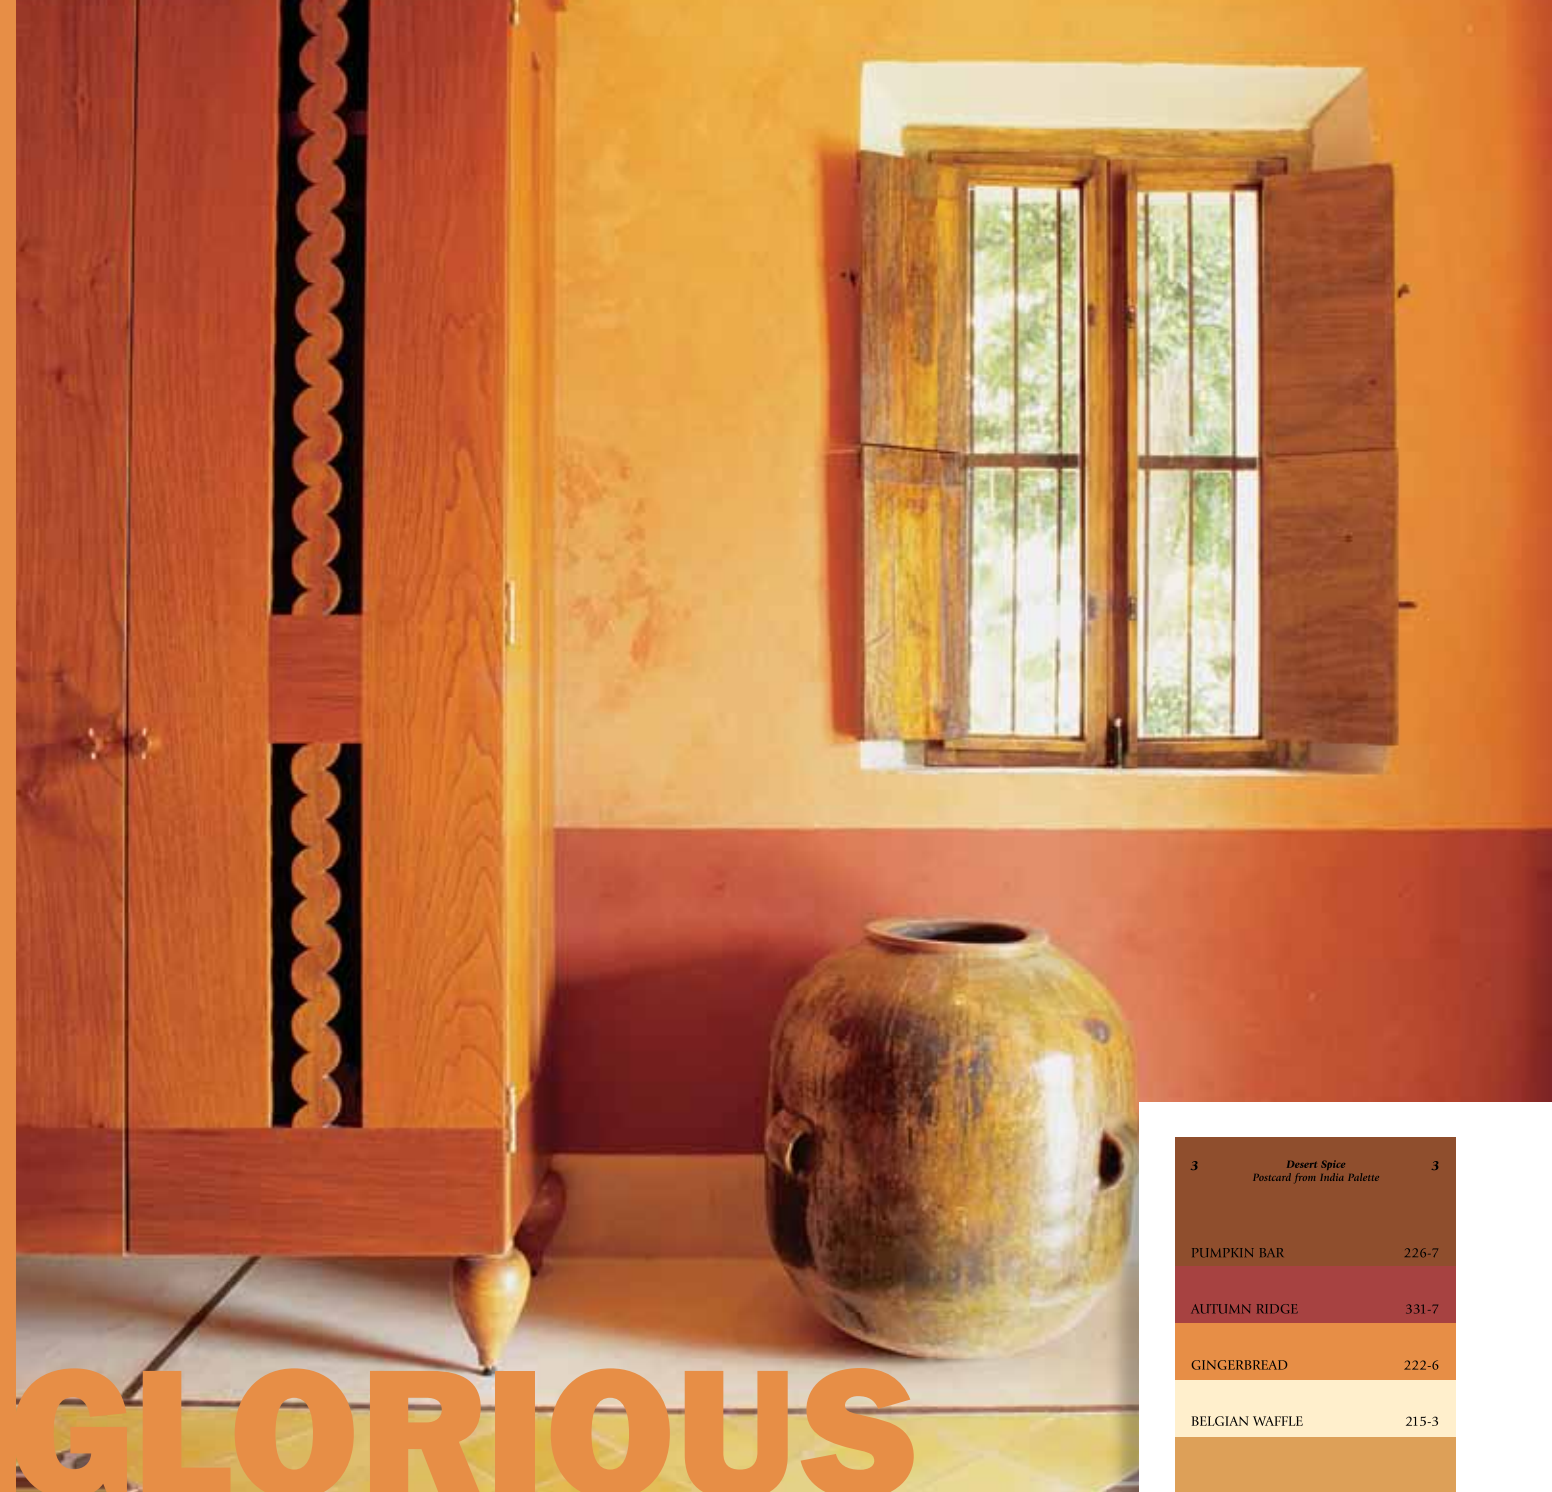

GLORIOUS

Wall: Gingerbread 222-6 (top), Pumpkin Bar 226-7 (bottom) | Floor: Belgian Waffle 215-3

3	Desert Spice Postcard from India Palette	3
PUMPKIN BAR	226-7	
AUTUMN RIDGE	331-7	
GINGERBREAD	222-6	
BELGIAN WAFFLE	215-3	
ALLSPICE	216-6	

POSTCARD FROM INDIA
PALETTE